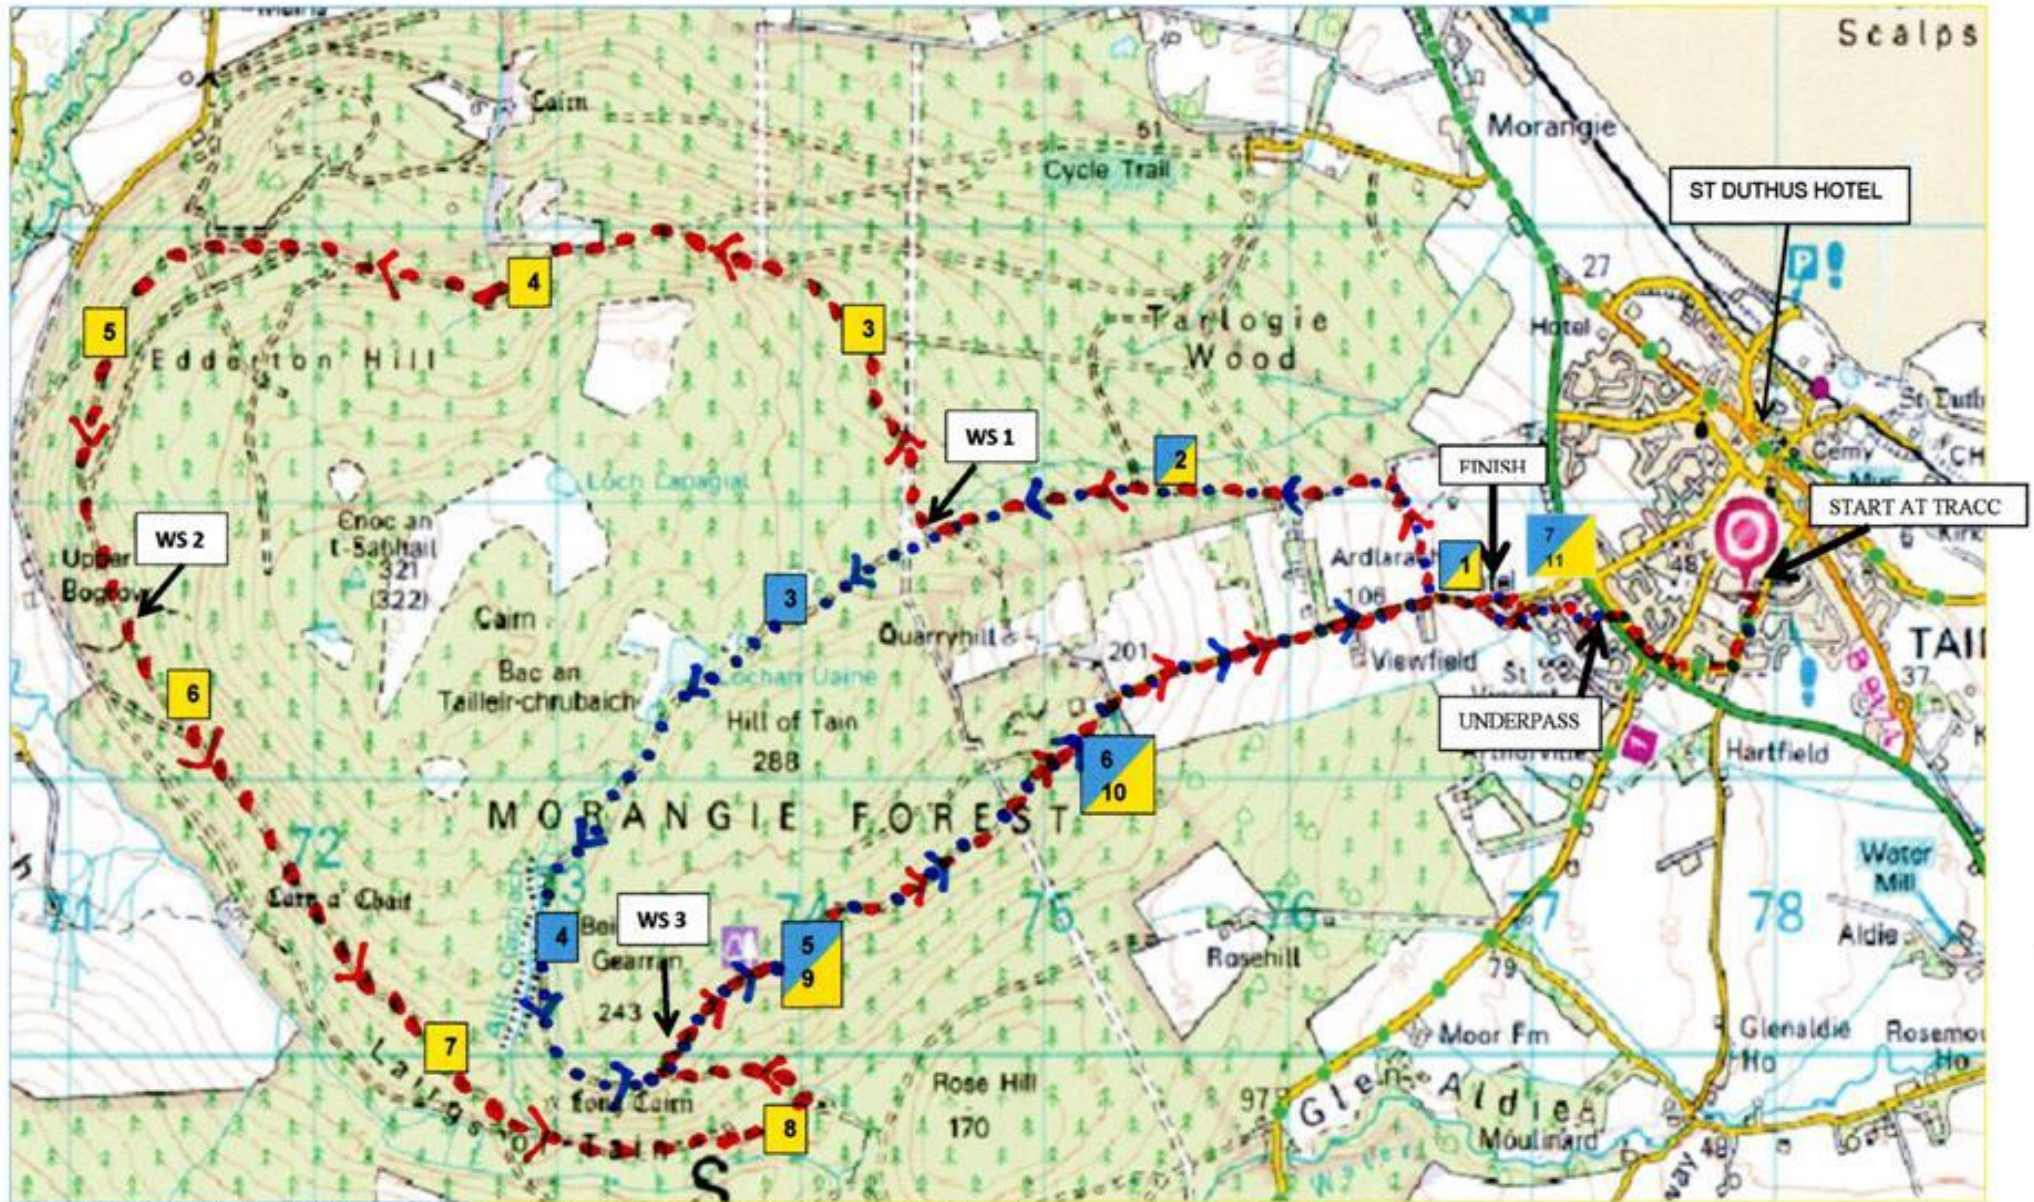

TAIN HILL TRAIL RACE MAP - 11 mile race & 7 mile "challenge"

START: TRACC (back of Tain Royal Academy), Hartfield Road, Tain IV19 1DX (Changing rooms, showers, toilets)

FINISH: Behind Carnegie Lodge Hotel, Viewfield Road, Tain, IV19 1NR

PRIZEGIVING & REFRESHMENTS: St Duthus Hotel, Tower St, Tain, IV19 1DY

= 11 mile race route = 7 mile "challenge" route

= Water Station

= mile marker on 11 mile route

= mile marker on 7 mile route